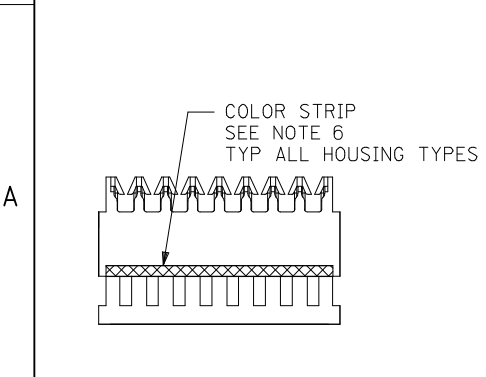

FACTORY I.D.
EC NO: UCP2009-2029
DRWN:MKIPPER 2009/02/25
CHKD:SSOUSEK 2009/02/25
APPR:FSMITH 2009/02/26
AZ7

QUALITY SYMBOLS	DESCRIPTION
	=0
	=0

GENERAL TOLERANCES (UNLESS SPECIFIED)		
	mm	INCH
4 PLACES	± ---	± ---
3 PLACES	± ---	± ---
2 PLACES	± ---	± ---
1 PLACE	± ---	± ---
ANGULAR ±1/2°		
DRAFT WHERE APPLICABLE MUST REMAIN WITHIN DIMENSIONS		

DIMENSION STYLE	
MM/IN	
DRAWN BY	DATE
SAMIEC	2004/04/13
CHECKED BY	DATE
SAMIEC	2004/04/13
APPROVED BY	DATE
MARGULIS	2004/04/13
MATERIAL NO.	
SEE CHART	

SCALE	DESIGN UNITS	THIRD ANGLE PROJECTION	
---	INCH		
TITLE			
KK 100 IDT CONNECTOR ASSEMBLY			
MOLEX INCORPORATED			
DOCUMENT NO.			SHEET NO.
SD-7720-001			2 OF *
THIS DRAWING CONTAINS INFORMATION THAT IS PROPRIETARY TO MOLEX INCORPORATED AND SHOULD NOT BE USED WITHOUT WRITTEN PERMISSION